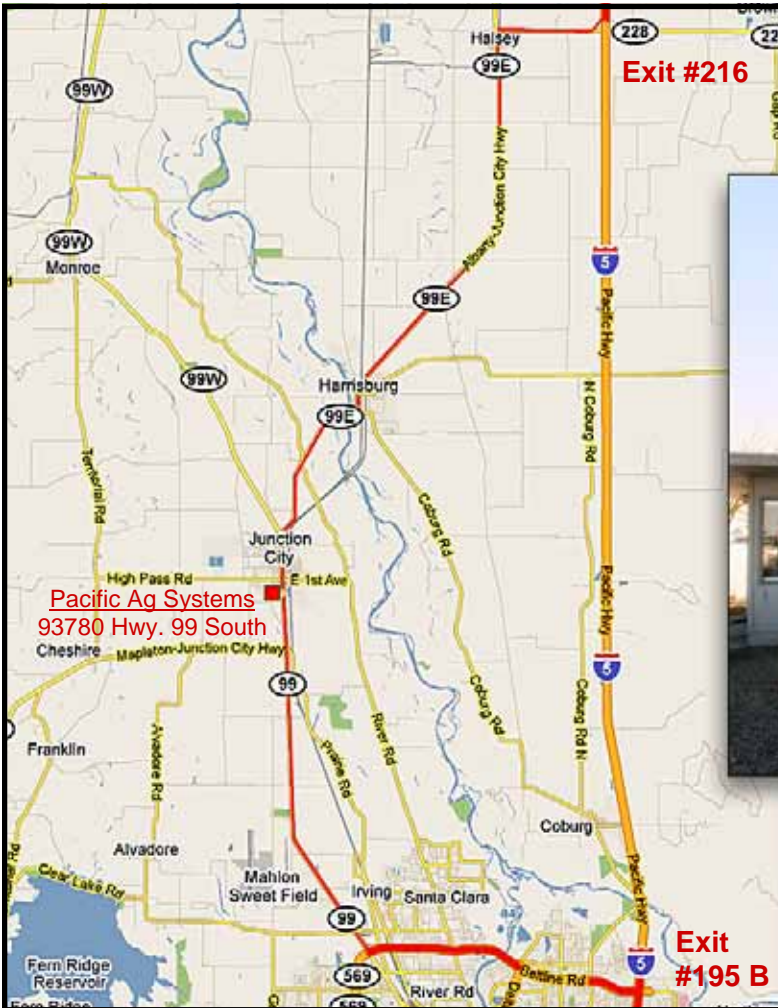

Pacific Ag Systems

93780 Highway 99 S Junction City, OR 97448

Junction City, Oregon

1-888-998-1983

Directions to Pacific Ag Systems in Junction City

- FROM I-5, north of Albany:
 - take Exit #216 (Brownsville/Halsey)
 - Proceed west on 228 to Hwy. 99 E. to Halsey
 - Turn left. drive 20 minutes to Junction City
 - Continue south of Junction City .7 mile.
 - Pacific Ag Systems is on the right.
- FROM I-5 south of Eugene
 - Take exit 195 A on Beltline Rd (towards the Airport)
 - Exit 6 (Hwy. 99)
 - Turn left on Hwy. 99 and go 8 miles north
 - Pacific Ag Systems main store is on the left