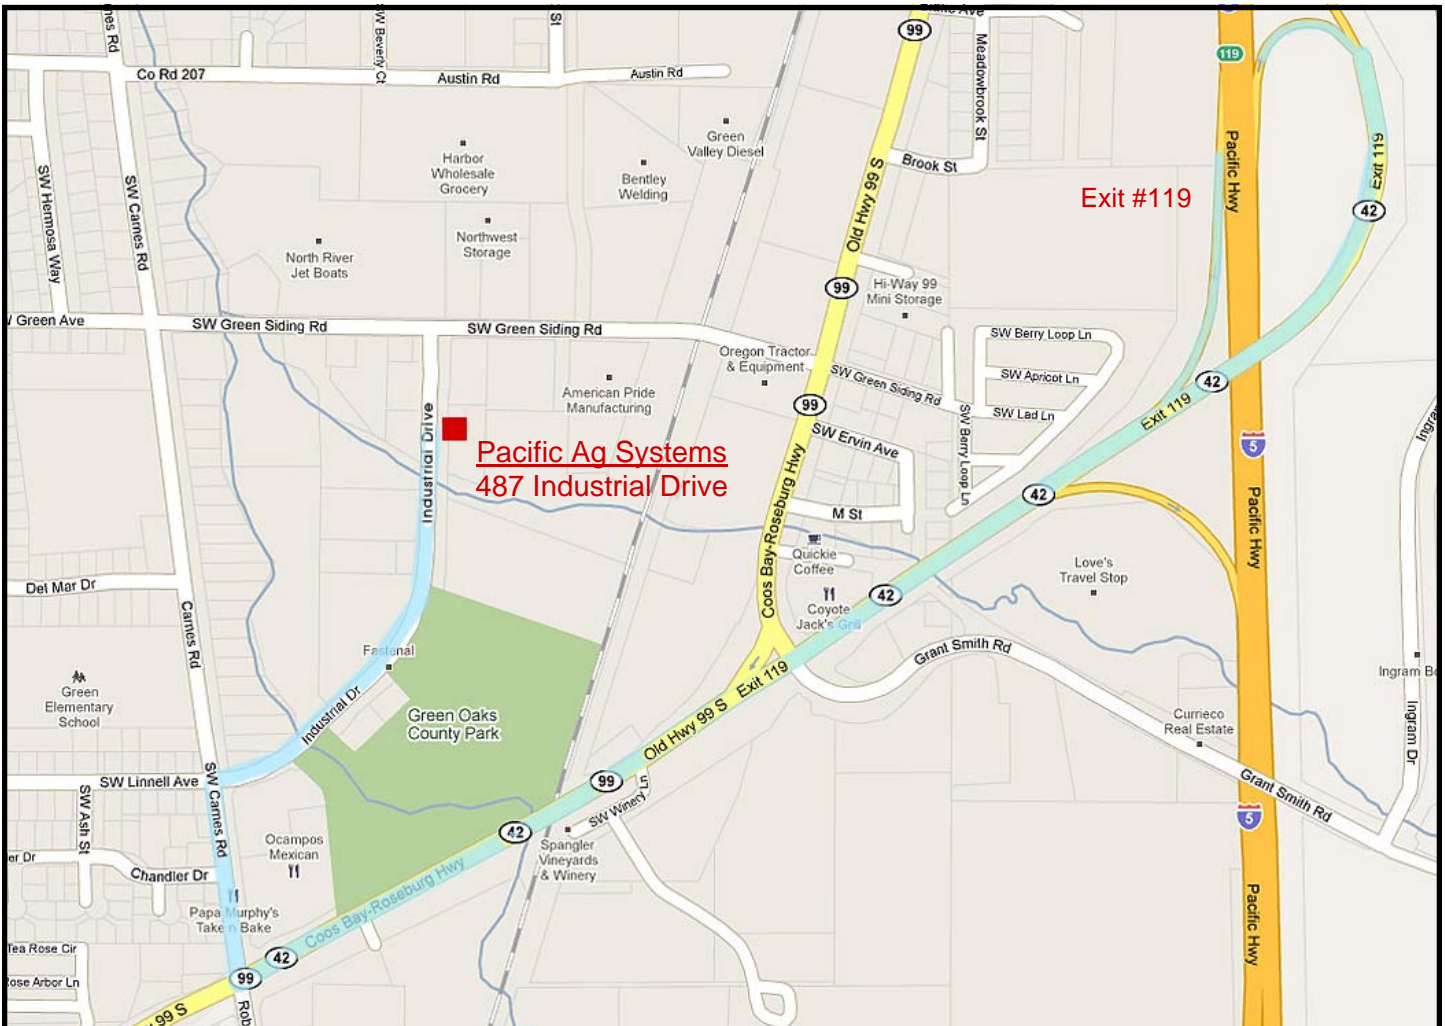

Pacific Ag Systems

487 Industrial Drive, Roseburg, OR 97448

Roseburg Oregon

1-888-998-1983

Directions to Pacific Ag Systems in Roseburg :

- On I-5, take Exit #119 (South of Roseburg)
- Travel .7 miles West on Highway 42
- Turn Right at the second stoplight on Carnes Road
- Turn Right on Industrial Drive

We are located at: 487 Industrial Drive

Store Hours: BY APPOINTMENT

CONTACTS:

Tye Fountain, CID / TSP / CAIS Phone: 541-510-1838

Kelli Fountain

Phone: 541-510-1836